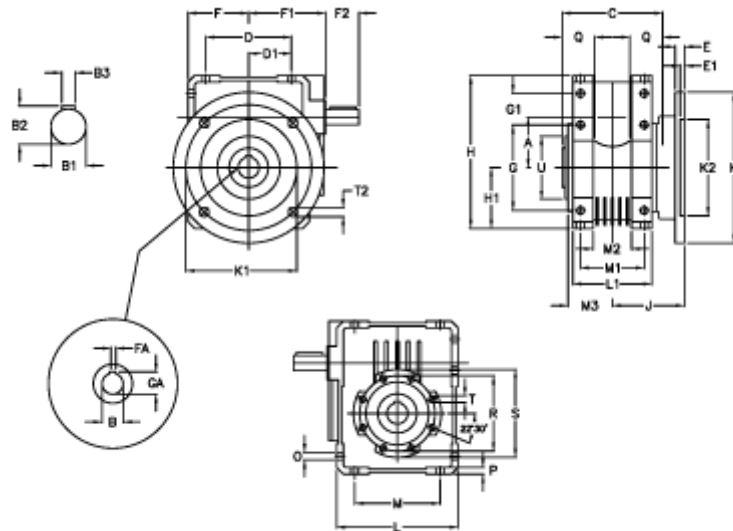

Article number: 3922110015500

Description: Worm gear with solid input shaft
W 110UFC1-15-HS unassembled

Measures

A = 110.10	Description = W110UFC-xx-P80 B5	G1 = 58.0	L = 250	Q = 45
B = 42	E = 20	GA = 45.3	L1 = 143	R = 165
B1 = 25	E1 = 12	H = 308.0	M = 184	S = 200
B2 = 28.0	F = 125.0	H1 = 125.0	M1 = 115	T = M12x19
B3 = 8	F1 = 157.0	J = 131.5	M2 = 69	T2 = 13.0
C = 155	F2 = 60	K = 280	M3 = 73.0	U = 130
D = 174.0	FA = 12	K1 = 230	O = 14.0	
D1 = 82.0	G = 184	K2 = 170	P = 14	